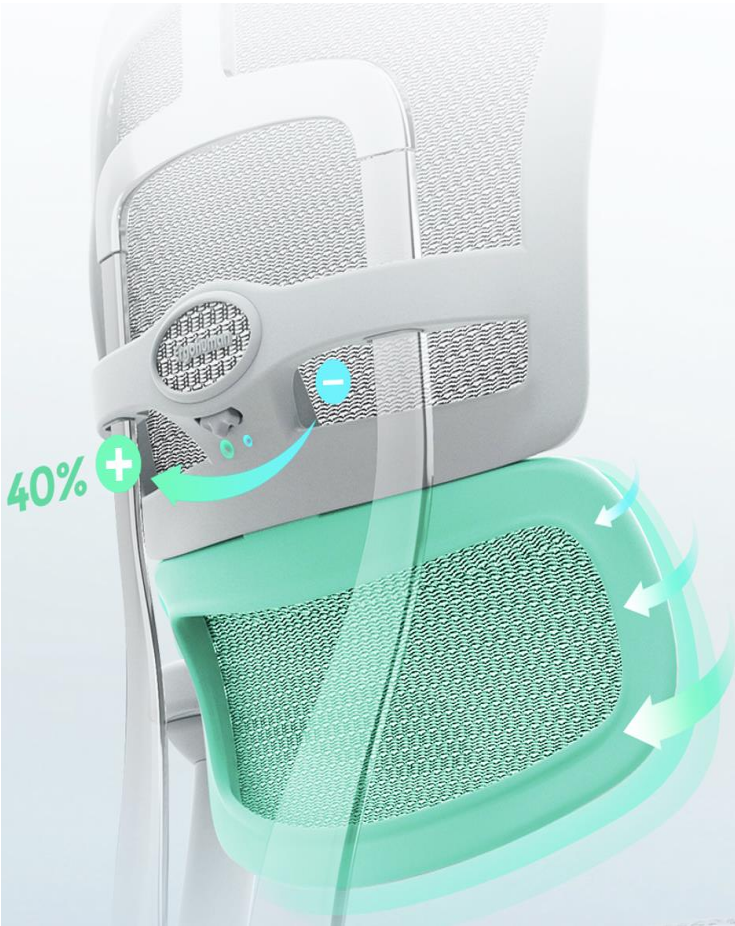

Ergohuman PROJECT 2

Black Frame

Space Grey Frame

5 MAJOR UPGRADES

1

Tension Adjustable

Lumbar Support

2

Quantum 4.0

Technology Mesh

3

Bigger

Recline Angle

4

Softer, Larger, Bigger Angle

Armrests

BETTER IN SITTING COMFORT 2

10 ZONE

**INDIVIDUAL
ELASTOMER
MESH SUPPORT**

Quantum
4.0 Technology

- * MORE ELASTIC MESH
- * 10 ELASTIC MESH ZONES

BIGGER RECLINE ANGLE 3

Reducing More Pressure on Spine

Ergohuman Project
1st Generation

Ergohuman Project
2nd Generation

SOFTER, LARGER, BIGGER ANGLE 4

3D ARMREST

Bigger Inward Angle

**Better Support
To Play Phone**

Softer & Larger Armpads
**Super soft touch &
friendly for arms**

HIGH-TECH MATERIAL 5