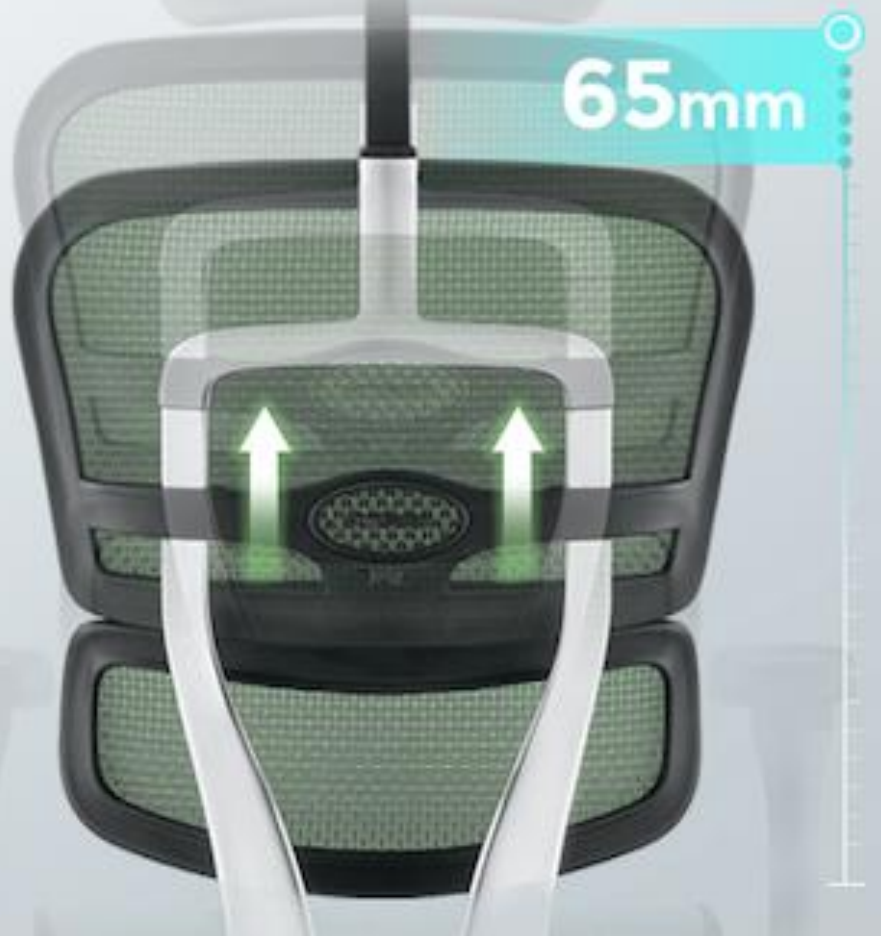

Quantum 4.0

Technology Mesh

3

Bigger

Recline Angle

4

Softer, Larger, Bigger Angle

Armrests

5

High-tech Material

TENSION ADJUSTABLE LUMBAR SUPPORT

1

Meet Different Users' Needs

Height Adjustable Backrest

Meet Different Height of Users

6D Adjustable Lumbar Support

BETTER IN SITTING COMFORT 2

10 ZONE

**INDIVIDUAL
ELASTOMER
MESH SUPPORT**

Quantum
4.0 Technology

- * MORE ELASTIC MESH
- * 10 ELASTIC MESH ZONES

BIGGER RECLINE ANGLE 3

Reducing More Pressure on Spine

Ergohuman Project
1st Generation

Ergohuman Project
2nd Generation

SOFTER, LARGER, BIGGER ANGLE 4

3D ARMREST

Bigger Inward Angle

**Better Support
To Play Phone**

Softer & Larger Armpads
**Super soft touch &
friendly for arms**

HIGH-TECH MATERIAL 5