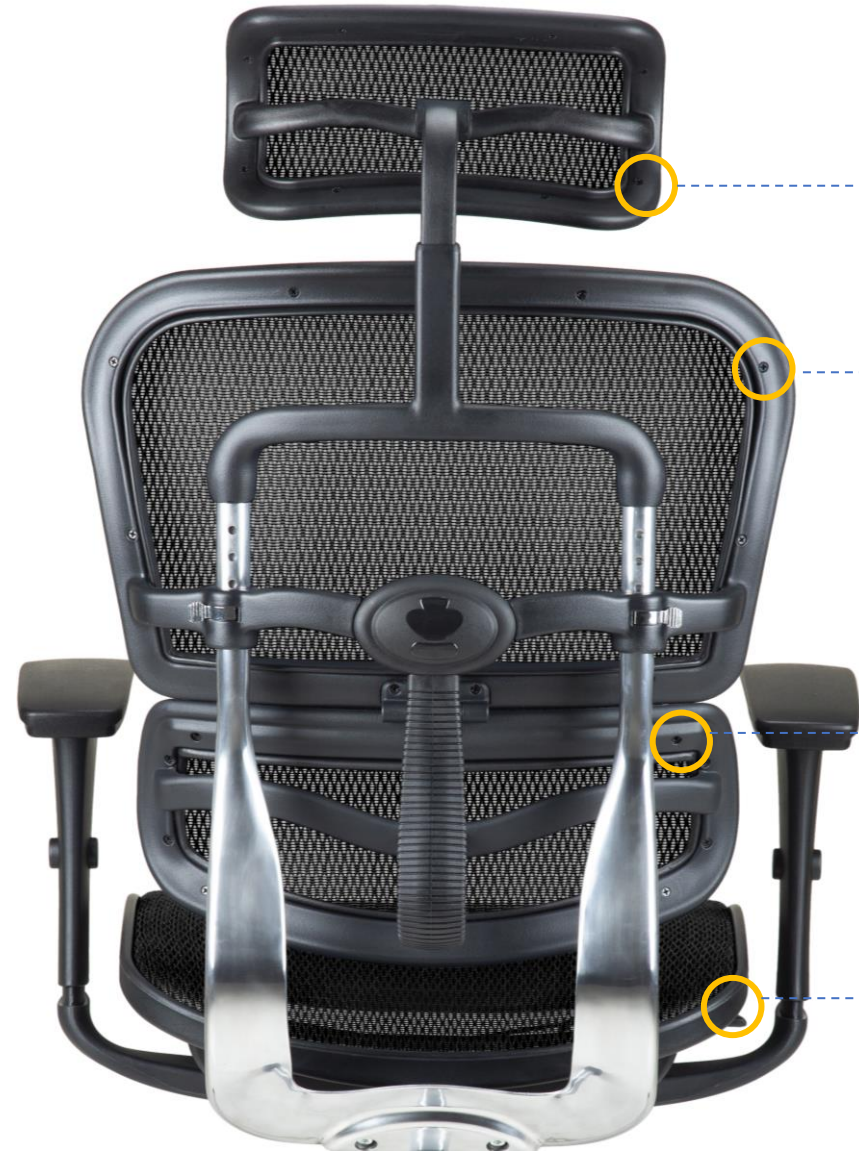

Ergohuman Project
2nd Generation

SOFTER, LARGER, BIGGER ANGLE 4

3D ARMREST

Bigger Inward Angle

**Better Support
To Play Phone**

Softer & Larger Armpads
**Super soft touch &
friendly for arms**

HIGH-TECH MATERIAL 5

Non-Screw Design

Ergohuman Basic

Ergohuman Basic 2

Headrest

Backrest

Lumbar Support

Seat

Upgraded Gaslift & Castors