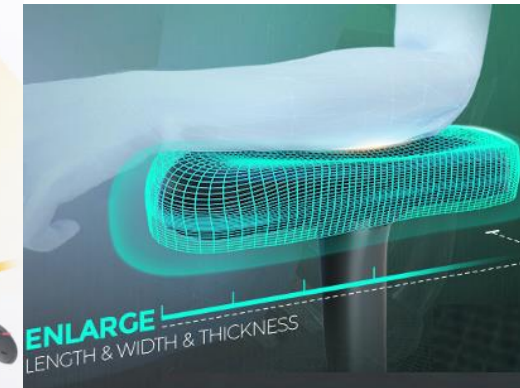

Quantum 4.0

Technology Mesh

3

Bigger

Recline Angle

4

Softer, Larger, Bigger Angle

Armrests

5

High-tech Material

TENSION ADJUSTABLE LUMBAR SUPPORT

1

Meet Different Users' Needs

Height Adjustable Backrest

Meet Different Height of Users

6D Adjustable Lumbar Support

BETTER IN SITTING COMFORT 2

10 ZONE

**INDIVIDUAL
ELASTOMER
MESH SUPPORT**

Quantum
4.0 Technology

- * MORE ELASTIC MESH
- * 10 ELASTIC MESH ZONES

BIGGER RECLINE ANGLE 3

Reducing More Pressure on Spine

Ergohuman Project
1st Generation

Ergohuman Project
2nd Generation

SOFTER, LARGER, BIGGER ANGLE 4

3D ARMREST

Bigger Inward Angle

**Better Support
To Play Phone**

Softer & Larger Armpads
**Super soft touch &
friendly for arms**

HIGH-TECH MATERIAL 5